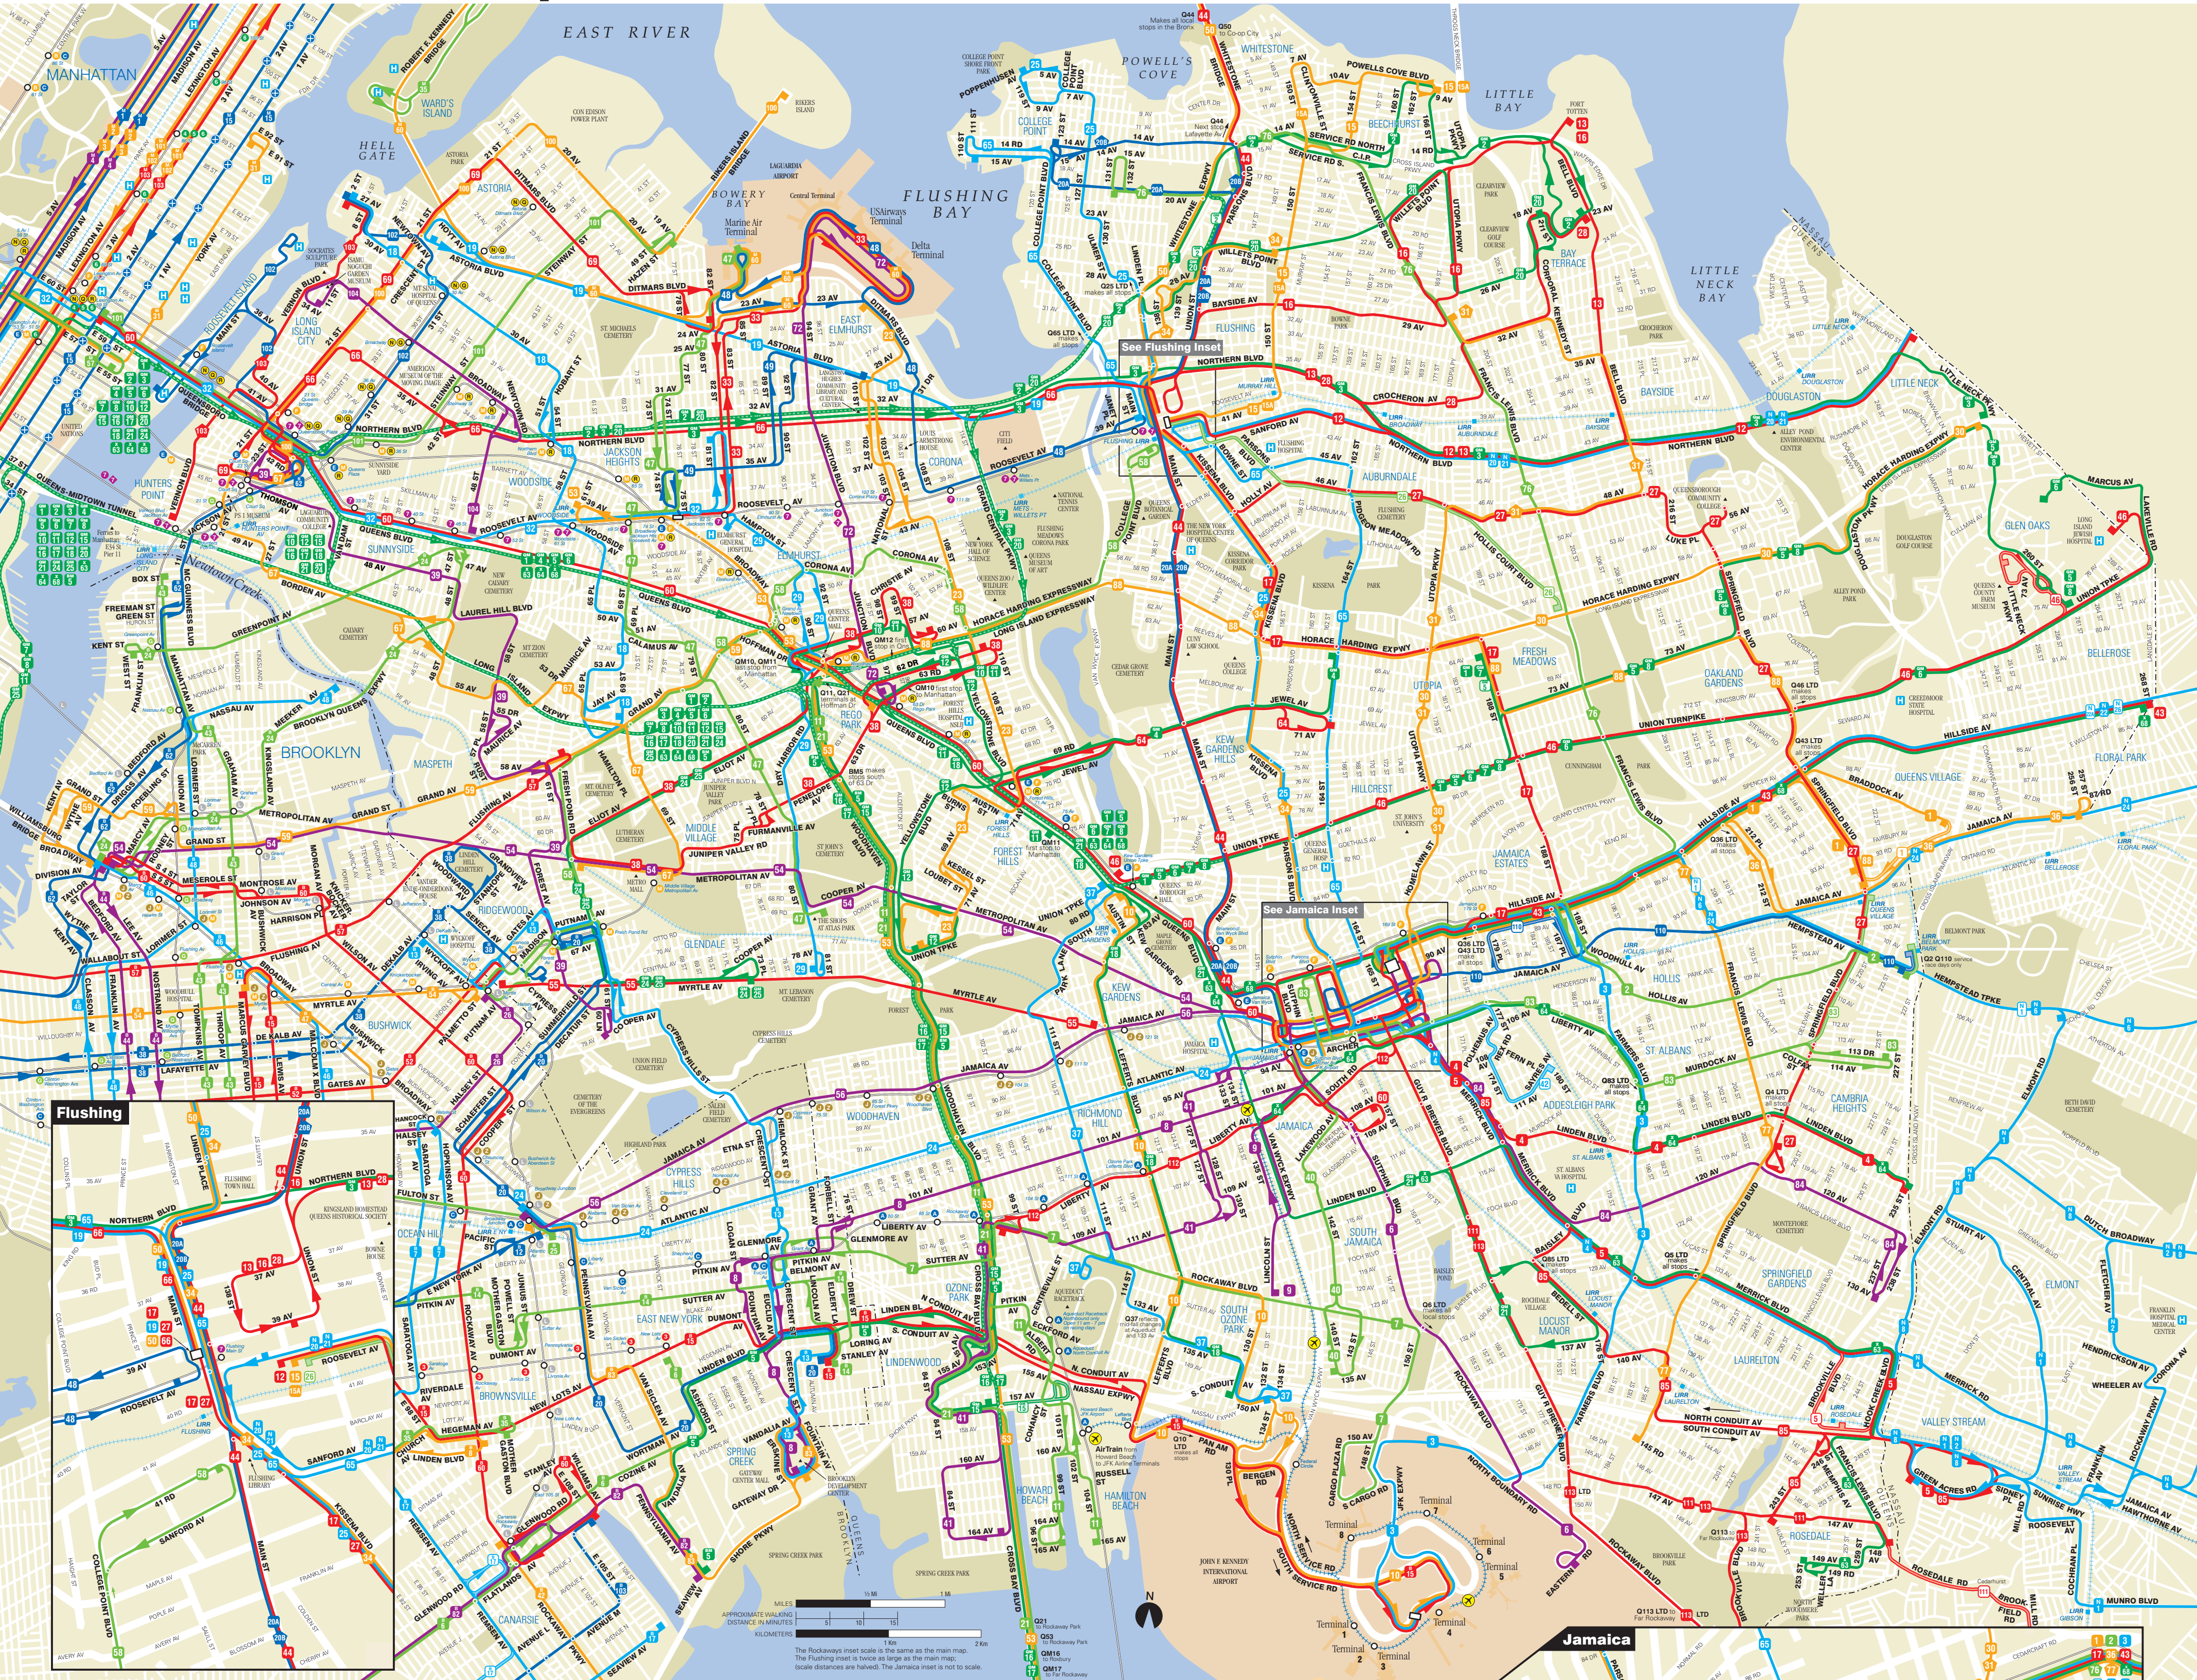

MTA New York City Transit
MTA Queens Bus Map

The Rockaways

Bus Route Colors

Local Bus Routes (718) 330-1234	Express Bus Routes (718) 330-1234	Long Island Bus (516) 228-0000
1, 2, 3, 4, 5, 6, 7, 8, 9, 10, 11, 12, 13, 14, 15, 16, 17, 18, 19, 20, 21, 22, 23, 24, 25, 26, 27, 28, 29, 30, 31, 32, 33, 34, 35, 36, 37, 38, 39, 40, 41, 42, 43, 44, 45, 46, 47, 48, 49, 50, 51, 52, 53, 54, 55, 56, 57, 58, 59, 60, 61, 62, 63, 64, 65, 66, 67, 68, 69, 70, 71, 72, 73, 74, 75, 76, 77, 78, 79, 80, 81, 82, 83, 84, 85, 86, 87, 88, 89, 90, 91, 92, 93, 94, 95, 96, 97, 98, 99, 100	1, 2, 3, 4, 5, 6, 7, 8, 9, 10, 11, 12, 13, 14, 15, 16, 17, 18, 19, 20, 21, 22, 23, 24, 25, 26, 27, 28, 29, 30, 31, 32, 33, 34, 35, 36, 37, 38, 39, 40, 41, 42, 43, 44, 45, 46, 47, 48, 49, 50, 51, 52, 53, 54, 55, 56, 57, 58, 59, 60, 61, 62, 63, 64, 65, 66, 67, 68, 69, 70, 71, 72, 73, 74, 75, 76, 77, 78, 79, 80, 81, 82, 83, 84, 85, 86, 87, 88, 89, 90, 91, 92, 93, 94, 95, 96, 97, 98, 99, 100	1, 2, 3, 4, 5, 6, 7, 8, 9, 10, 11, 12, 13, 14, 15, 16, 17, 18, 19, 20, 21, 22, 23, 24, 25, 26, 27, 28, 29, 30, 31, 32, 33, 34, 35, 36, 37, 38, 39, 40, 41, 42, 43, 44, 45, 46, 47, 48, 49, 50, 51, 52, 53, 54, 55, 56, 57, 58, 59, 60, 61, 62, 63, 64, 65, 66, 67, 68, 69, 70, 71, 72, 73, 74, 75, 76, 77, 78, 79, 80, 81, 82, 83, 84, 85, 86, 87, 88, 89, 90, 91, 92, 93, 94, 95, 96, 97, 98, 99, 100

Legend

- Subway Line
- Hospital
- Point of Interest
- Commuter Rail Station
- Limited Service
- AirTrain
- JFK Airport Service
- Local Bus Service
- Full-time Service
- No Saturday and/or Sunday Service
- Select Service Stop
- Limited Service Stop
- Direction of Service
- Full-time Terminal
- Part-time Service
- Part-time Terminal
- Express Bus Service
- Express Route
- Express Section