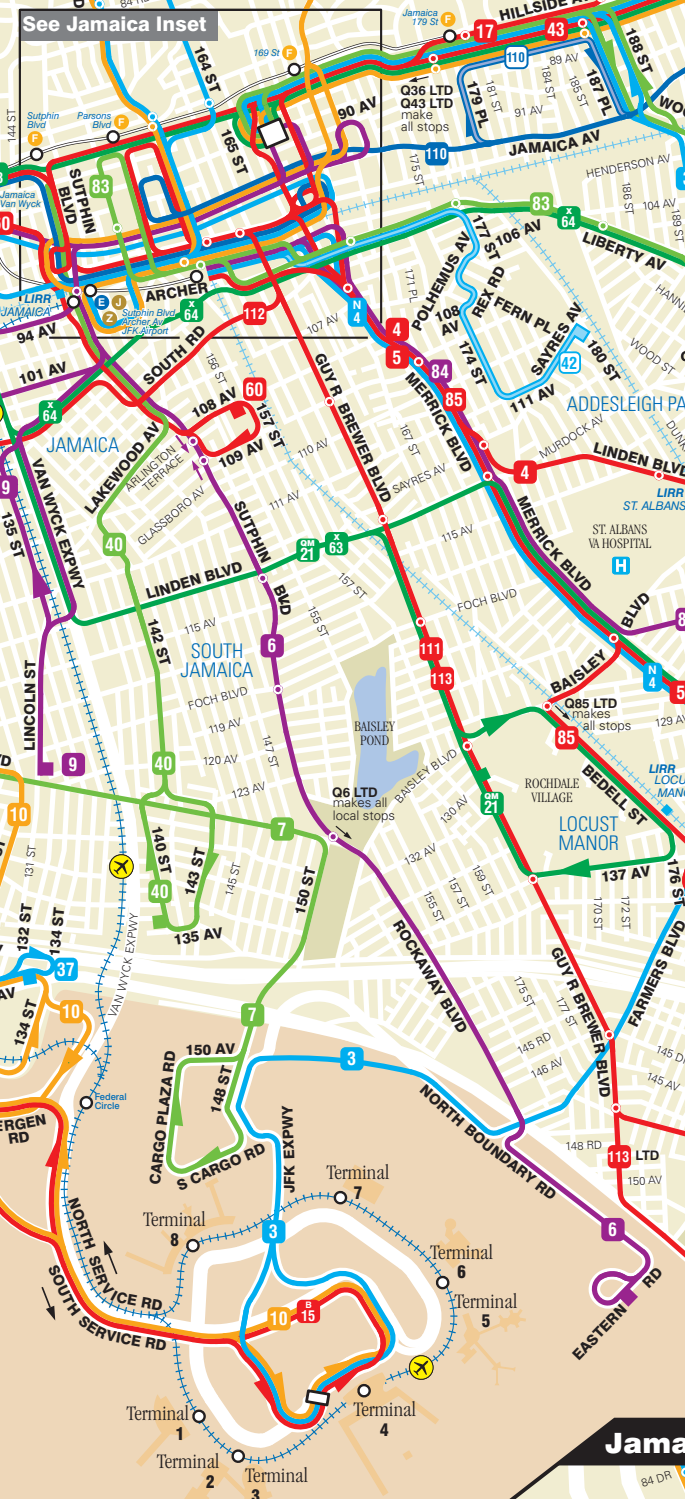

MTA New York City Transit
MTA Queens Bus Map

The Rockaways

Bus Route Colors

Local Bus Routes (718) 330-1234	Express Bus Routes (718) 330-1234	Long Island Bus (516) 228-0000
1, 2, 3, 4, 5, 6, 7, 8, 9, 10, 11, 12, 13, 14, 15, 16, 17, 18, 19, 20, 21, 22, 23, 24, 25, 26, 27, 28, 29, 30, 31, 32, 33, 34, 35, 36, 37, 38, 39, 40, 41, 42, 43, 44, 45, 46, 47, 48, 49, 50, 51, 52, 53, 54, 55, 56, 57, 58, 59, 60, 61, 62, 63, 64, 65, 66, 67, 68, 69, 70, 71, 72, 73, 74, 75, 76, 77, 78, 79, 80, 81, 82, 83, 84, 85, 86, 87, 88, 89, 90, 91, 92, 93, 94, 95, 96, 97, 98, 99, 100	1, 2, 3, 4, 5, 6, 7, 8, 9, 10, 11, 12, 13, 14, 15, 16, 17, 18, 19, 20, 21, 22, 23, 24, 25, 26, 27, 28, 29, 30, 31, 32, 33, 34, 35, 36, 37, 38, 39, 40, 41, 42, 43, 44, 45, 46, 47, 48, 49, 50, 51, 52, 53, 54, 55, 56, 57, 58, 59, 60, 61, 62, 63, 64, 65, 66, 67, 68, 69, 70, 71, 72, 73, 74, 75, 76, 77, 78, 79, 80, 81, 82, 83, 84, 85, 86, 87, 88, 89, 90, 91, 92, 93, 94, 95, 96, 97, 98, 99, 100	1, 2, 3, 4, 5, 6, 7, 8, 9, 10, 11, 12, 13, 14, 15, 16, 17, 18, 19, 20, 21, 22, 23, 24, 25, 26, 27, 28, 29, 30, 31, 32, 33, 34, 35, 36, 37, 38, 39, 40, 41, 42, 43, 44, 45, 46, 47, 48, 49, 50, 51, 52, 53, 54, 55, 56, 57, 58, 59, 60, 61, 62, 63, 64, 65, 66, 67, 68, 69, 70, 71, 72, 73, 74, 75, 76, 77, 78, 79, 80, 81, 82, 83, 84, 85, 86, 87, 88, 89, 90, 91, 92, 93, 94, 95, 96, 97, 98, 99, 100

Legend

- Subway Line
- Hospital
- Point of Interest
- Commuter Rail Station
- Limited Service
- AirTrain
- JFK Airport Service
- Local Bus Service
- Full-time Service
- No Saturday and/or Sunday Service
- Select Service Stop
- Limited Service Stop
- Direction of Service
- Full-time Terminal
- Part-time Service
- Part-time Terminal
- Express Bus Service
- Express Route
- Express Section

MTA Metropolitan Transportation Authority
 New York City Transit
 Bus Company
 September 2011
 22-30-1422
 © 2011 Metropolitan Transportation Authority
 5 4 3 2 1